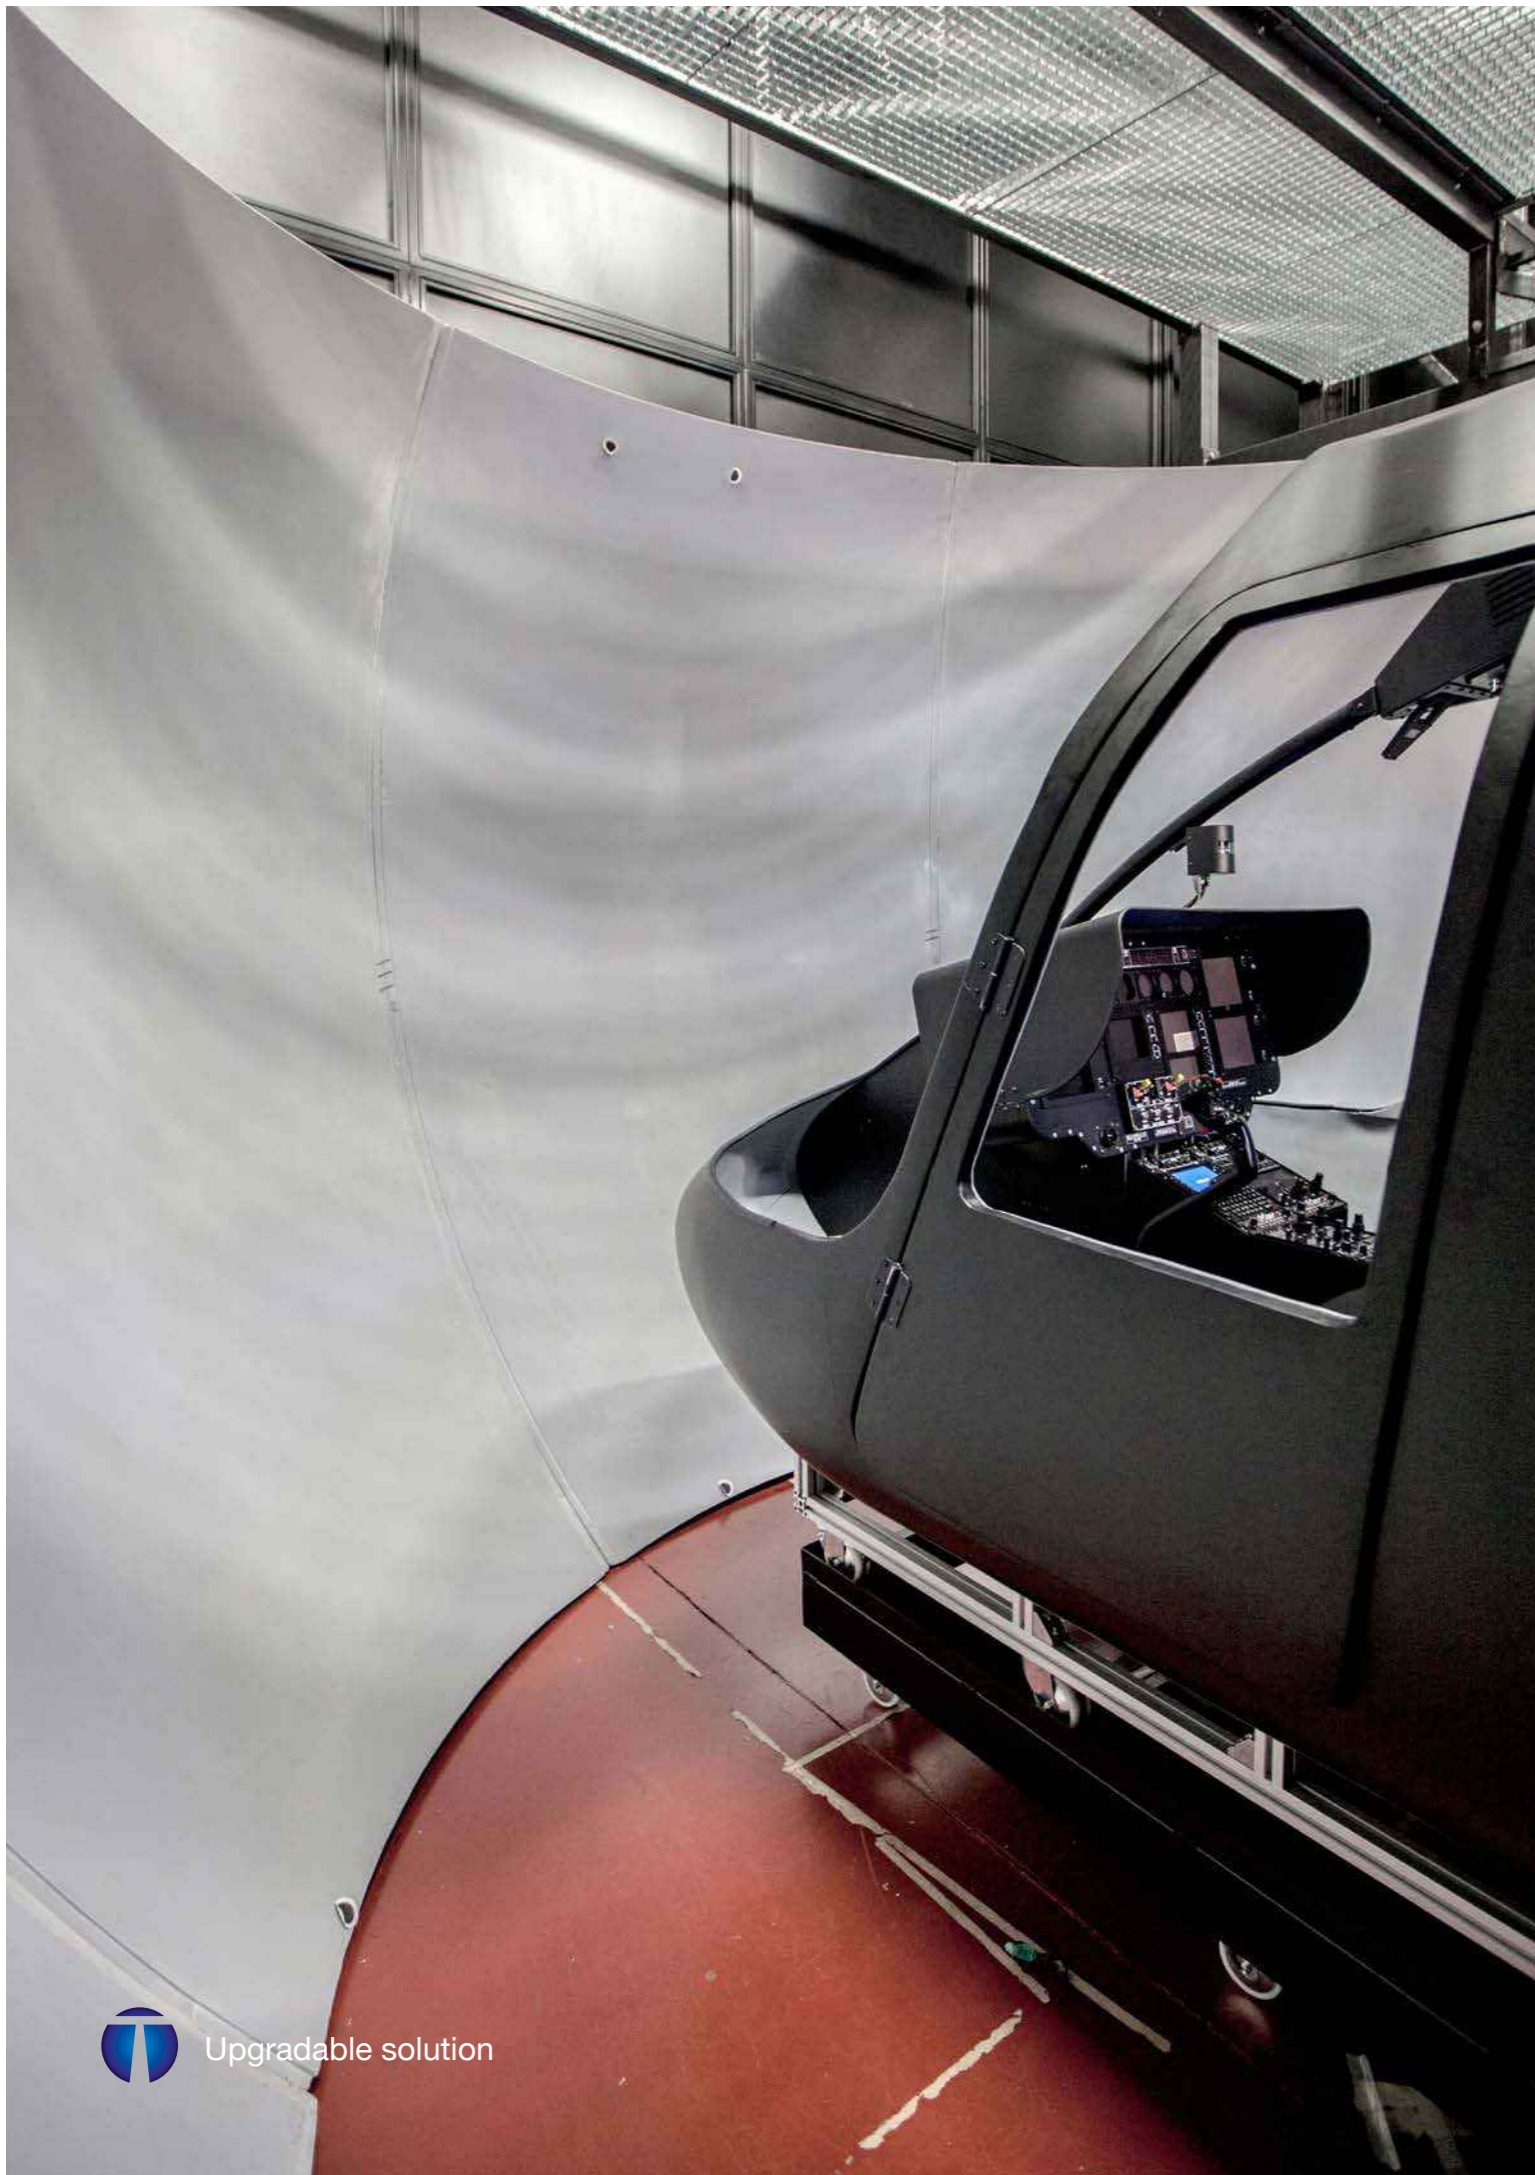

SPHERICAL VISUAL
5 CHANNEL PROJECTION SYSTEM 200° X 70°

entron

 Field of View 200° X 70° (+25° -45°)

Optimal solution for Mission Training

5 channel projection system with High End projectors

Color matched projectors

 Upgradable solution

 Installation requirements: 6,5 x 6,5 x 5 (m.)

e n t r o l