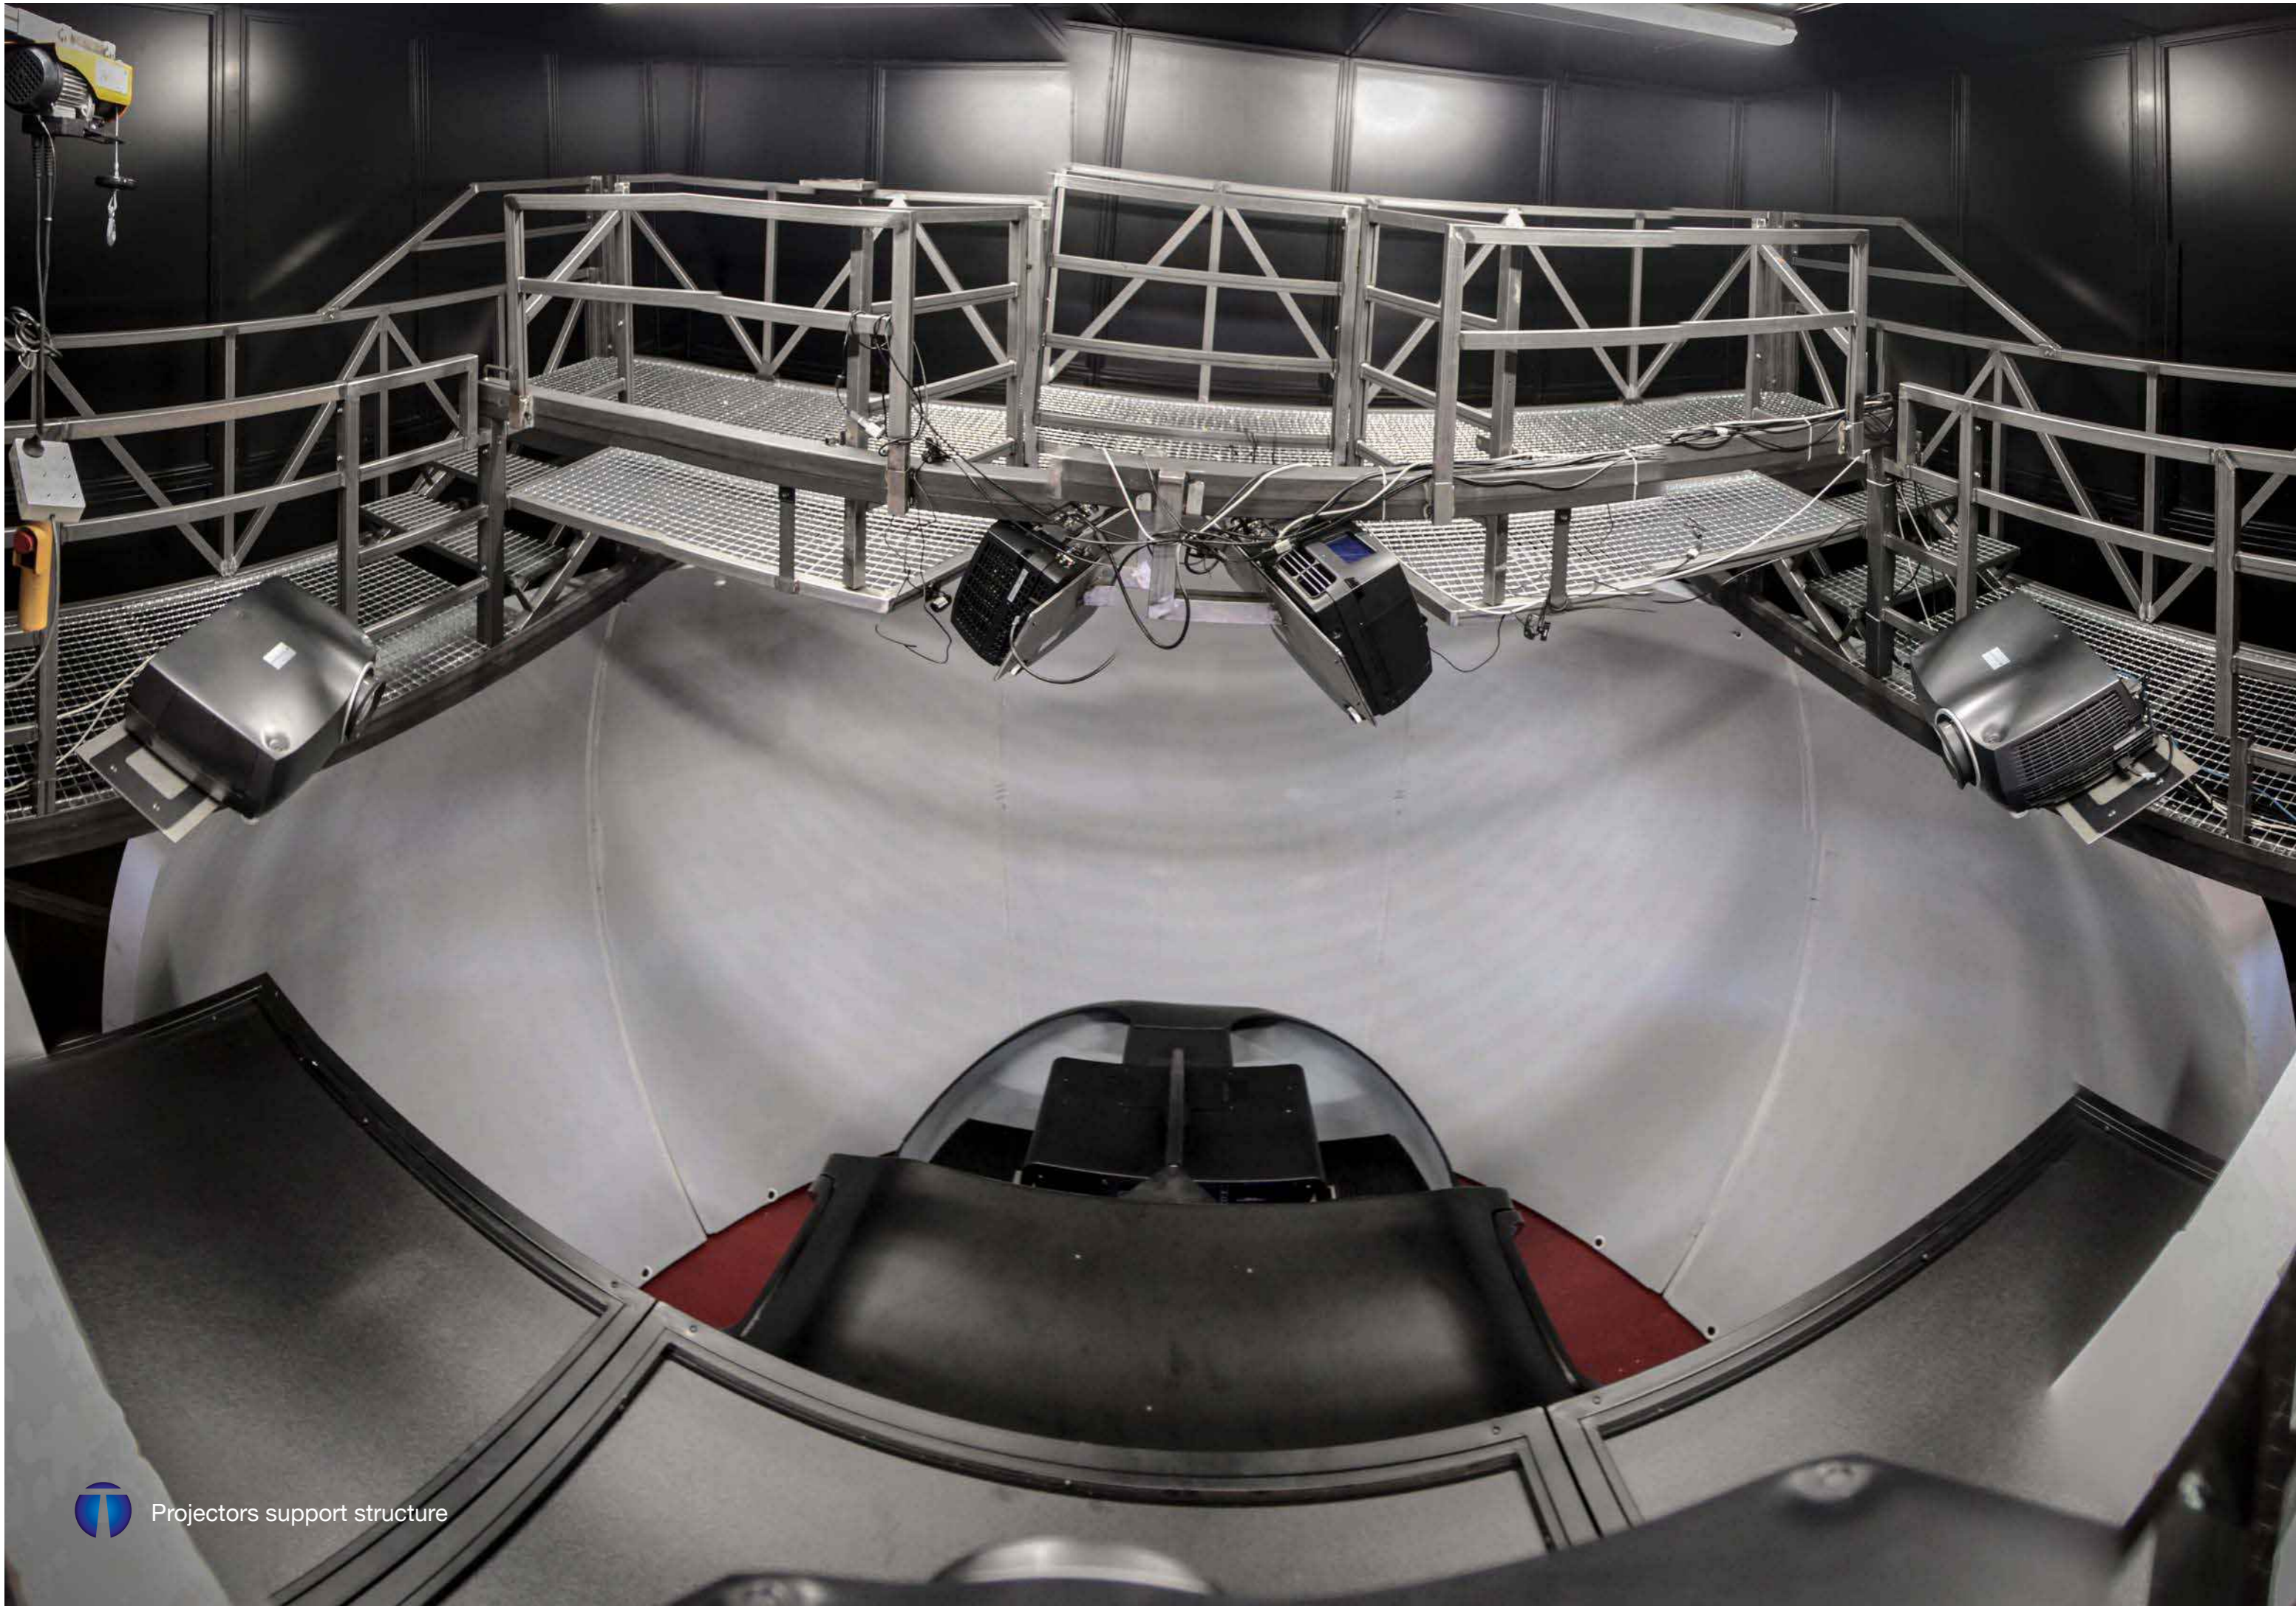

SPHERICAL VISUAL
5 CHANNEL PROJECTION SYSTEM 200° X 70°

entron

 Field of View 200° X 70° (+25° -45°)

Optimal solution for Mission Training

5 channel projection system with High End projectors

Color matched projectors

 Upgradable solution

 Installation requirements: 6,5 x 6,5 x 5 (m.)

e n t r o l